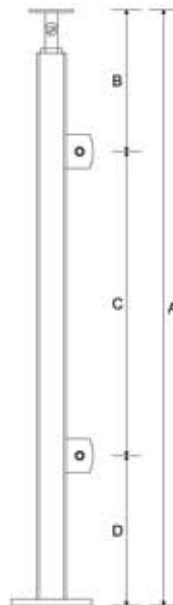

architectural building products

Balustrade is based on ELEN KEY bolt fitting system for clean workmanship, welding or machining work NOT required after installation.

KA IMAGE-05

KA BL 050 G

	SIZE in mm
A	815 mm
B	145 mm
C	545 mm
D	125 mm

architectural building products

Balustrade is based on ELEN KEY bolt fitting system for clean workmanship, welding or machining work NOT required after installation.

KA BL 040 System

KA IMAGE-04

KA BL 040

SIZE in mm	
A	845 mm
B	200 mm
C	430 mm
D	215 mm

architectural building products

Balustrade is based on ELEN KEY bolt fitting system for clean workmanship, welding or machining work NOT required after installation.

KA BL 030 System

KA BL 030 2R

KA BL 030 3R

KA 030 4R

KA BL 030 G

SIZE in mm	
A	875 mm
B	245 mm
C	435 mm
D	195 mm

architectural building products

KA BL 020 System