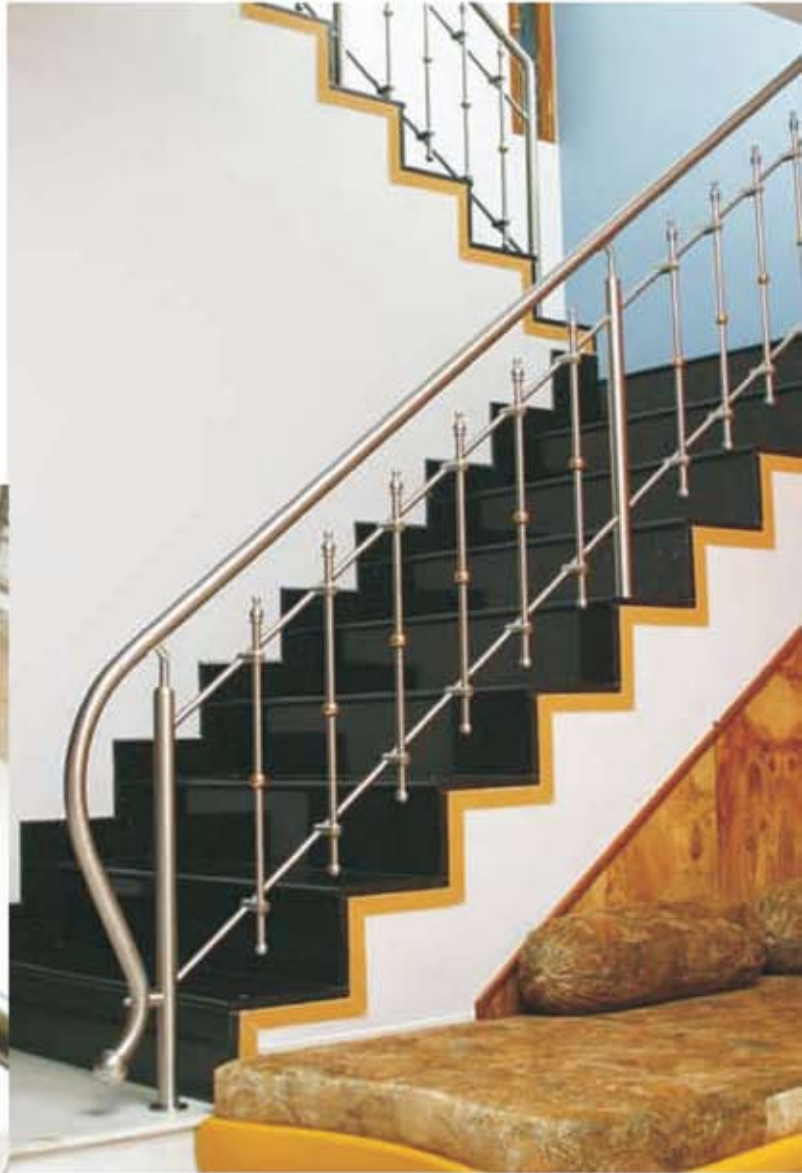

KA IMAGE-06

KA IMAGE-07

KABL 080 System

KABL 080

SIZE in mm	
A	845 mm
B	200 mm
C	430 mm
D	215 mm

architectural building products

KA BL 070-2A
System

Balustrade is based on ELEN KEY bolt fitting system for clean workmanship, welding or machining work NOT required after installation.