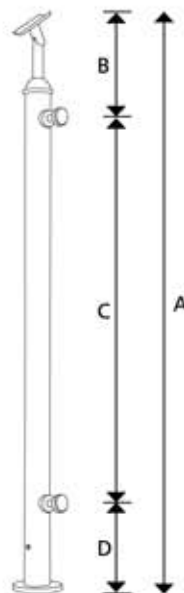

Balustrade is based on ELEN KEY bolt fitting system for clean workmanship, welding or machining work NOT required after installation.

KA BL 060 System

KA BL 060 2R

KA BL 060 3R

KA BL 060 4R

KA BL 060 G

SIZE in mm	
A	855 mm
B	175 mm
C	535 mm
D	145 mm

architectural building products

Balustrade is based on ELEN KEY bolt fitting system for clean workmanship, welding or machining work NOT required after installation.

KA IMAGE-05

KA BL 050 G

	SIZE in mm
A	815 mm
B	145 mm
C	545 mm
D	125 mm

architectural building products

Balustrade is based on ELEN KEY bolt fitting system for clean workmanship, welding or machining work NOT required after installation.

KA BL 040 System

KA IMAGE-04

KA BL 040