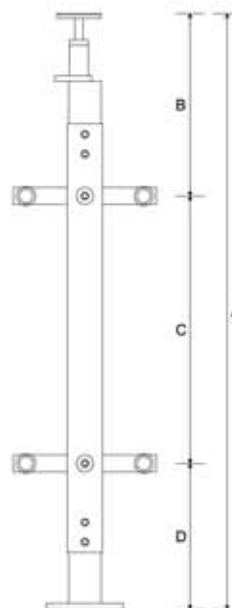

Balustrade is based on ELEN KEY bolt fitting system for clean workmanship, welding or machining work NOT required after installation.

Pipe Joiner

KABL 020 2R

KA BL 020 3R

KA BL 020 4R

KABL 020 G

SIZE in mm	
A	815 mm
B	250 mm
C	380 mm
D	185 mm

architectural building products

architectural building products

Balustrade is based on ELEN KEY bolt fitting system for clean workmanship, welding or machining work NOT required after installation.

KA BL 010

SIZE in mm	
A	880 mm
B	270 mm
C	400 mm
D	210 mm

architectural building products

architectural building products

Quality

Durability

Versatility

Innovation

C O N T E N T S