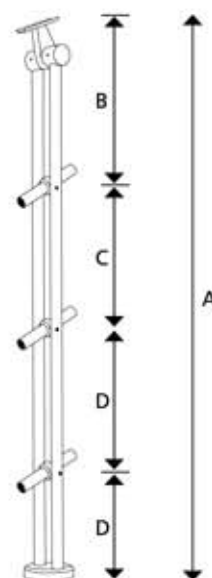

KABL 110

	SIZE in mm
A	980 mm
B	180 mm
C	480 mm
D	160 mm
E	160 mm

architectural building products

KA BL 100 System

Balustrade is based on ELEN KEY bolt fitting system for clean workmanship, welding or machining work NOT required after installation.

KA BL 100 2R

KA BL 100 3R

KA BL 100 4R

KA BL 100 G

SIZE in mm	
A	785 mm
B	235 mm
C	200 mm
D	200 mm
E	150 mm

Balustrade is based on ELEN KEY bolt fitting system for clean workmanship, welding or machining work NOT required after installation.

KA BL 090 System

KA BL 090 2R

KA BL 090 3R

KA BL 090 4R

KA BL 090 G

	SIZE in mm
A	800 mm
B	195 mm
C	205 mm
D	205 mm
E	195 mm

architectural building products

Balustrade is based on ELEN KEY bolt fitting system for clean workmanship, welding or machining work NOT required after installation.

KA IMAGE-06

KA IMAGE-07

KABL 080 System

KABL 080

SIZE in mm	
A	845 mm
B	200 mm
C	430 mm
D	215 mm

architectural building products

KA BL 070-2A
System

Balustrade is based on ELEN KEY bolt fitting system for clean workmanship, welding or machining work NOT required after installation.