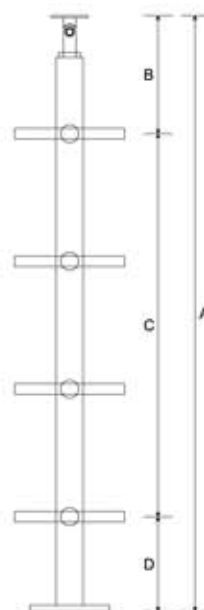

KA IMAGE-06

KA IMAGE-07

KABL 080 System

KABL 080

SIZE in mm	
A	845 mm
B	200 mm
C	430 mm
D	215 mm

architectural building products

KA BL 070-2A
System

Balustrade is based on ELEN KEY bolt fitting system for clean workmanship, welding or machining work NOT required after installation.

KA BL 070 System

KABL 070 2R

KA BL070 2A

KABL 070 3R

KABL 070 4R

KABL 070 G

SIZE in mm	
A	865 mm
B	175 mm
C	535 mm
D	165 mm

architectural building products

Balustrade is based on ELEN KEY bolt fitting system for clean workmanship, welding or machining work NOT required after installation.

KA BL 060 System

KA BL 060 2R

KA BL 060 3R

KA BL 060 4R

KA BL 060 G

SIZE in mm	
A	855 mm
B	175 mm
C	535 mm
D	145 mm

architectural building products

Balustrade is based on ELEN KEY bolt fitting system for clean workmanship, welding or machining work NOT required after installation.

KA IMAGE-05

KA BL 050 G

	SIZE in mm
A	815 mm
B	145 mm
C	545 mm
D	125 mm