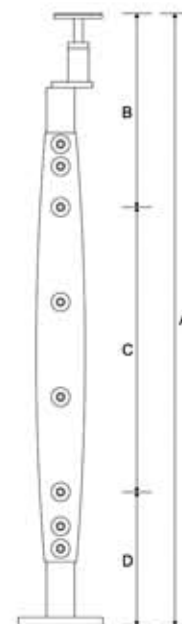

KA BL 030 System

KA BL 030 2R

KA BL 030 3R

KA 030 4R

KA BL 030 G

SIZE in mm	
A	875 mm
B	245 mm
C	435 mm
D	195 mm

architectural building products

KA BL 020 System

Balustrade is based on ELEN KEY bolt fitting system for clean workmanship, welding or machining work NOT required after installation.

Pipe Joiner

KABL 020 2R

KA BL 020 3R

KA BL 020 4R

KABL 020 G

SIZE in mm	
A	815 mm
B	250 mm
C	380 mm
D	185 mm

SIZE in mm	
A	880 mm
B	270 mm
C	400 mm
D	210 mm

architectural building products

architectural building products

Quality

Durability

Versatility

Innovation

C O N T E N T S