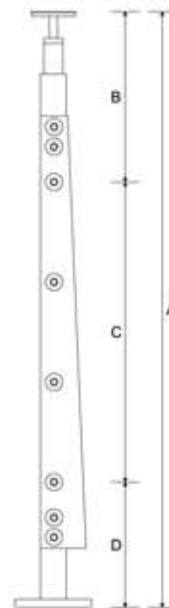

SIZE in mm	
A	845 mm
B	200 mm
C	430 mm
D	215 mm

architectural building products

Balustrade is based on ELEN KEY bolt fitting system for clean workmanship, welding or machining work NOT required after installation.

KA BL 030 System

KA BL 030 2R

KA BL 030 3R

KA 030 4R

KA BL 030 G

SIZE in mm	
A	875 mm
B	245 mm
C	435 mm
D	195 mm

architectural building products

KA BL 020 System

Balustrade is based on ELEN KEY bolt fitting system for clean workmanship, welding or machining work NOT required after installation.

Pipe Joiner

KABL 020 2R

KA BL 020 3R

KA BL 020 4R

KABL 020 G

SIZE in mm	
A	815 mm
B	250 mm
C	380 mm
D	185 mm