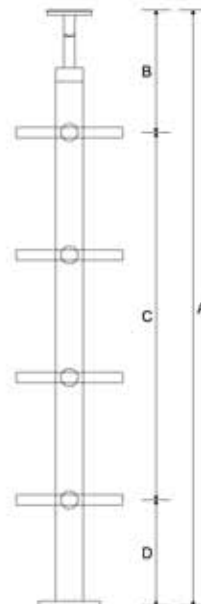

KA BL 090 System

KA BL 090 2R

KA BL 090 3R

KA BL 090 4R

KA BL 090 G

	SIZE in mm
A	800 mm
B	195 mm
C	205 mm
D	205 mm
E	195 mm

architectural building products

Balustrade is based on ELEN KEY bolt fitting system for clean workmanship, welding or machining work NOT required after installation.

KA IMAGE-06

KA IMAGE-07

KABL 080 System

KABL 080

SIZE in mm	
A	845 mm
B	200 mm
C	430 mm
D	215 mm

architectural building products

KA BL 070-2A
System

Balustrade is based on ELEN KEY bolt fitting system for clean workmanship, welding or machining work NOT required after installation.

KA BL 070 System

KABL 070 2R

KA BL070 2A

KABL 070 3R

KABL 070 4R

KABL 070 G

SIZE in mm	
A	865 mm
B	175 mm
C	535 mm
D	165 mm

architectural building products

Balustrade is based on ELEN KEY bolt fitting system for clean workmanship, welding or machining work NOT required after installation.

KA BL 060 System

KA BL 060 2R

KA BL 060 3R

KA BL 060 4R

KA BL 060 G

SIZE in mm	
A	855 mm
B	175 mm
C	535 mm
D	145 mm