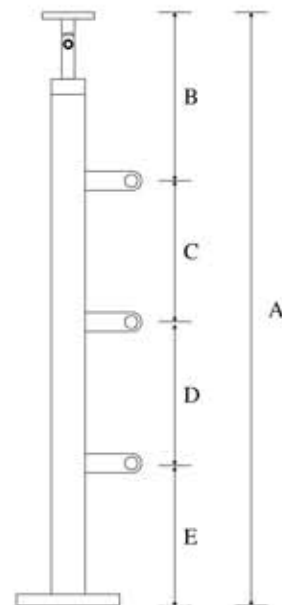

KA BL 100 2R

KA BL 100 3R

KA BL 100 4R

KA BL 100 G

SIZE in mm	
A	785 mm
B	235 mm
C	200 mm
D	200 mm
E	150 mm

Balustrade is based on ELEN KEY bolt fitting system for clean workmanship, welding or machining work NOT required after installation.

KA BL 090 System

KA BL 090 2R

KA BL 090 3R

KA BL 090 4R

KA BL 090 G

	SIZE in mm
A	800 mm
B	195 mm
C	205 mm
D	205 mm
E	195 mm

architectural building products

Balustrade is based on ELEN KEY bolt fitting system for clean workmanship, welding or machining work NOT required after installation.

KA IMAGE-06

KA IMAGE-07

KABL 080 System

KABL 080

SIZE in mm	
A	845 mm
B	200 mm
C	430 mm
D	215 mm

architectural building products

KA BL 070-2A
System

Balustrade is based on ELEN KEY bolt fitting system for clean workmanship, welding or machining work NOT required after installation.