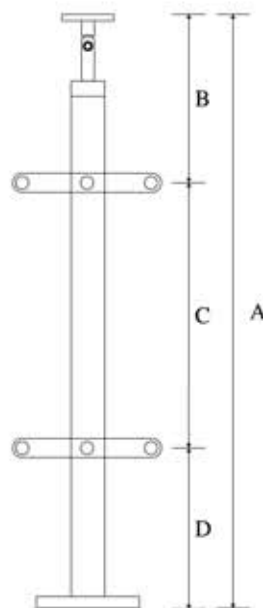

KA BL 100 2R

KA BL 100 3R

KA BL 100 4R

KA BL 100 G

SIZE in mm	
A	785 mm
B	235 mm
C	200 mm
D	200 mm
E	150 mm

Balustrade is based on ELEN KEY bolt fitting system for clean workmanship, welding or machining work NOT required after installation.

KA BL 090 System

KA BL 090 2R

KA BL 090 3R

KA BL 090 4R

KA BL 090 G

	SIZE in mm
A	800 mm
B	195 mm
C	205 mm
D	205 mm
E	195 mm

architectural building products

Balustrade is based on ELEN KEY bolt fitting system for clean workmanship, welding or machining work NOT required after installation.

KA IMAGE-06

KA IMAGE-07

KABL 080 System

KABL 080

SIZE in mm	
A	845 mm
B	200 mm
C	430 mm
D	215 mm

architectural building products

KA BL 070-2A
System

Balustrade is based on ELEN KEY bolt fitting system for clean workmanship, welding or machining work NOT required after installation.

Balustrade is based on ELEN KEY bolt fitting system for clean workmanship, welding or machining work NOT required after installation.

KA BL 060 System

KA BL 060 2R

KA BL 060 3R

KA BL 060 4R

KA BL 060 G

SIZE in mm	
A	855 mm
B	175 mm
C	535 mm
D	145 mm