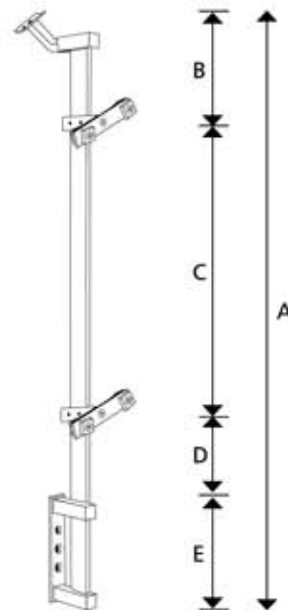

KABL 080

KABL 090

KABL 100

KABL 110

architectural building products

KABL 110 System

Balustrade is based on ELEN KEY bolt fitting system for clean workmanship, welding or machining work NOT required after installation.

KABL 110

	SIZE in mm
A	980 mm
B	180 mm
C	480 mm
D	160 mm
E	160 mm

architectural building products

KA BL 100 System

Balustrade is based on ELEN KEY bolt fitting system for clean workmanship, welding or machining work NOT required after installation.

KA BL 100 2R

KA BL 100 3R

KA BL 100 4R

KA BL 100 G

SIZE in mm	
A	785 mm
B	235 mm
C	200 mm
D	200 mm
E	150 mm

Balustrade is based on ELEN KEY bolt fitting system for clean workmanship, welding or machining work NOT required after installation.